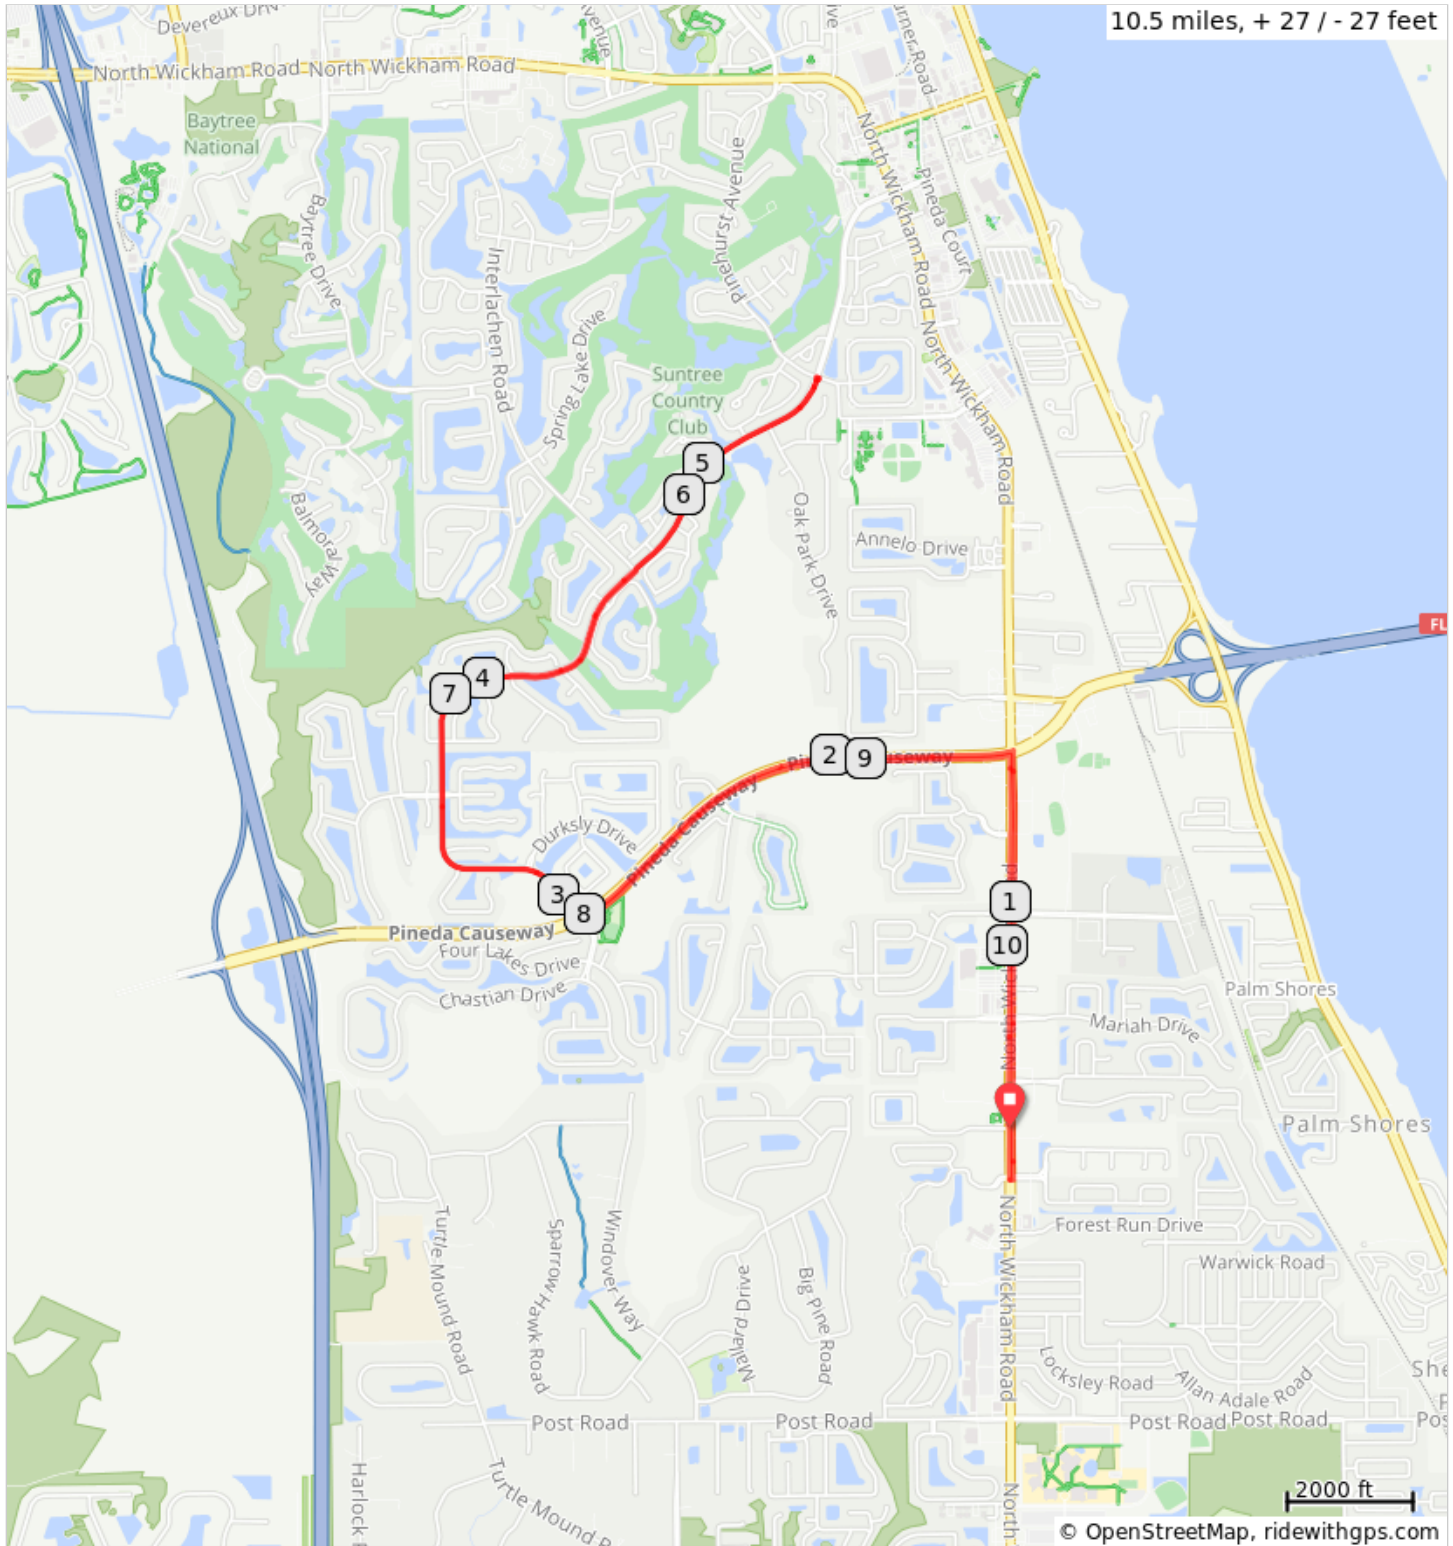

# 2020 Brevard Alz Ride - 10 miler

2019 Brevard Alz Ride - 10 miler

Num	Dist	Prev	Type	Note	Next
1.	0.0	0.0	📍	Start of route	0.2
2.	0.2	0.2	←	L onto Preserve Dr	0.0
3.	0.2	0.0	←	L onto N Wickham Rd	1.3
4.	1.5	1.3	←	L onto FL-404	1.4
5.	2.9	1.4	→	R onto Saint Andrews Boulevard	2.5
6.	5.4	2.5	←	L onto Jordan Blass Dr	0.0
7.	5.5	0.0	←	L onto Saint Andrews Boulevard	2.5
8.	8.0	2.5	←	L onto FL-404	1.4
9.	9.4	1.4	→	R onto N Wickham Rd (signs for Wickham Road)	1.1
10.	10.5	1.1	📍	End of route	0.0

10.5 miles. +25/-25 feet