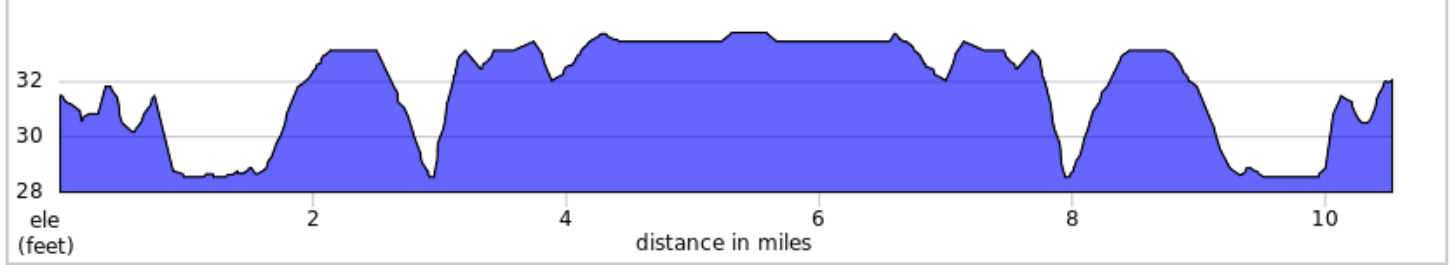

# 2019 Brevard Alz Ride - 10 miler

2019 Brevard Alz Ride - 10 miler

Num	Dist	Prev	Type	Note	Next
1.	0.0	0.0	📍	Start of route	0.2
2.	0.2	0.2	←	L onto Preserve Dr	0.0
3.	0.2	0.0	←	L onto N Wickham Rd	1.3
4.	1.5	1.3	←	L onto FL-404	1.4
5.	2.9	1.4	→	R onto Saint Andrews Boulevard	2.5
6.	5.4	2.5	←	L onto Jordan Blass Dr	0.0
7.	5.5	0.0	←	L onto Saint Andrews Boulevard	2.5
8.	8.0	2.5	←	L onto FL-404	1.4
9.	9.4	1.4	→	R onto N Wickham Rd (signs for Wickham Road)	1.1
10.	10.5	1.1	📍	End of route	0.0

10.5 miles. +25/-25 feet