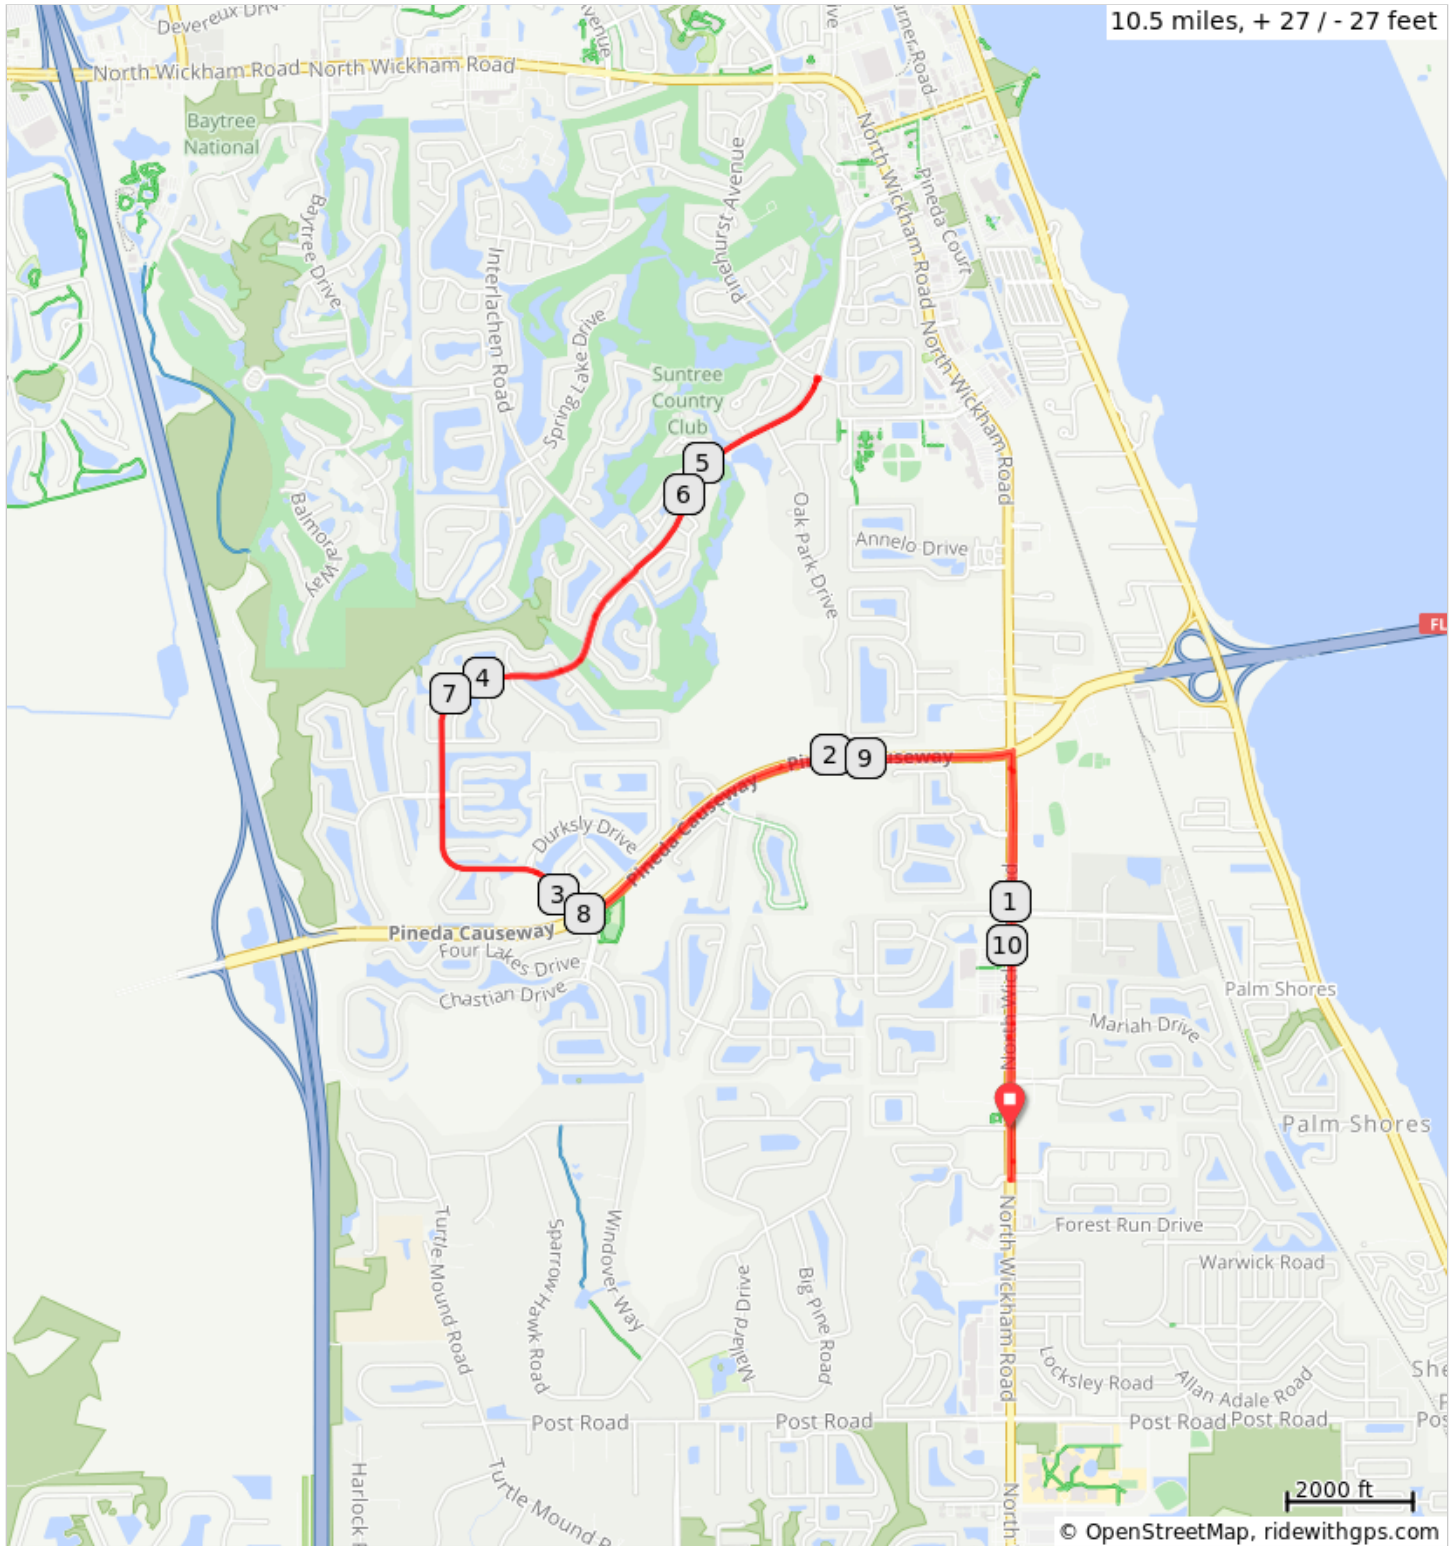

# 2019 Brevard Alz Ride - 10 miler

2019 Brevard Alz Ride - 10 miler

Num	Dist	Prev	Type	Note	Next
1.	0.0	0.0	📍	Start of route	0.2
2.	0.2	0.2	←	L onto Preserve Dr	0.0
3.	0.2	0.0	←	L onto N Wickham Rd	1.3
4.	1.5	1.3	←	L onto FL-404	1.4
5.	2.9	1.4	→	R onto Saint Andrews Boulevard	2.5
6.	5.4	2.5	←	L onto Jordan Blass Dr	0.0
7.	5.5	0.0	←	L onto Saint Andrews Boulevard	2.5
8.	8.0	2.5	←	L onto FL-404	1.4
9.	9.4	1.4	→	R onto N Wickham Rd (signs for Wickham Road)	1.1
10.	10.5	1.1	📍	End of route	0.0

10.5 miles. +25/-25 feet