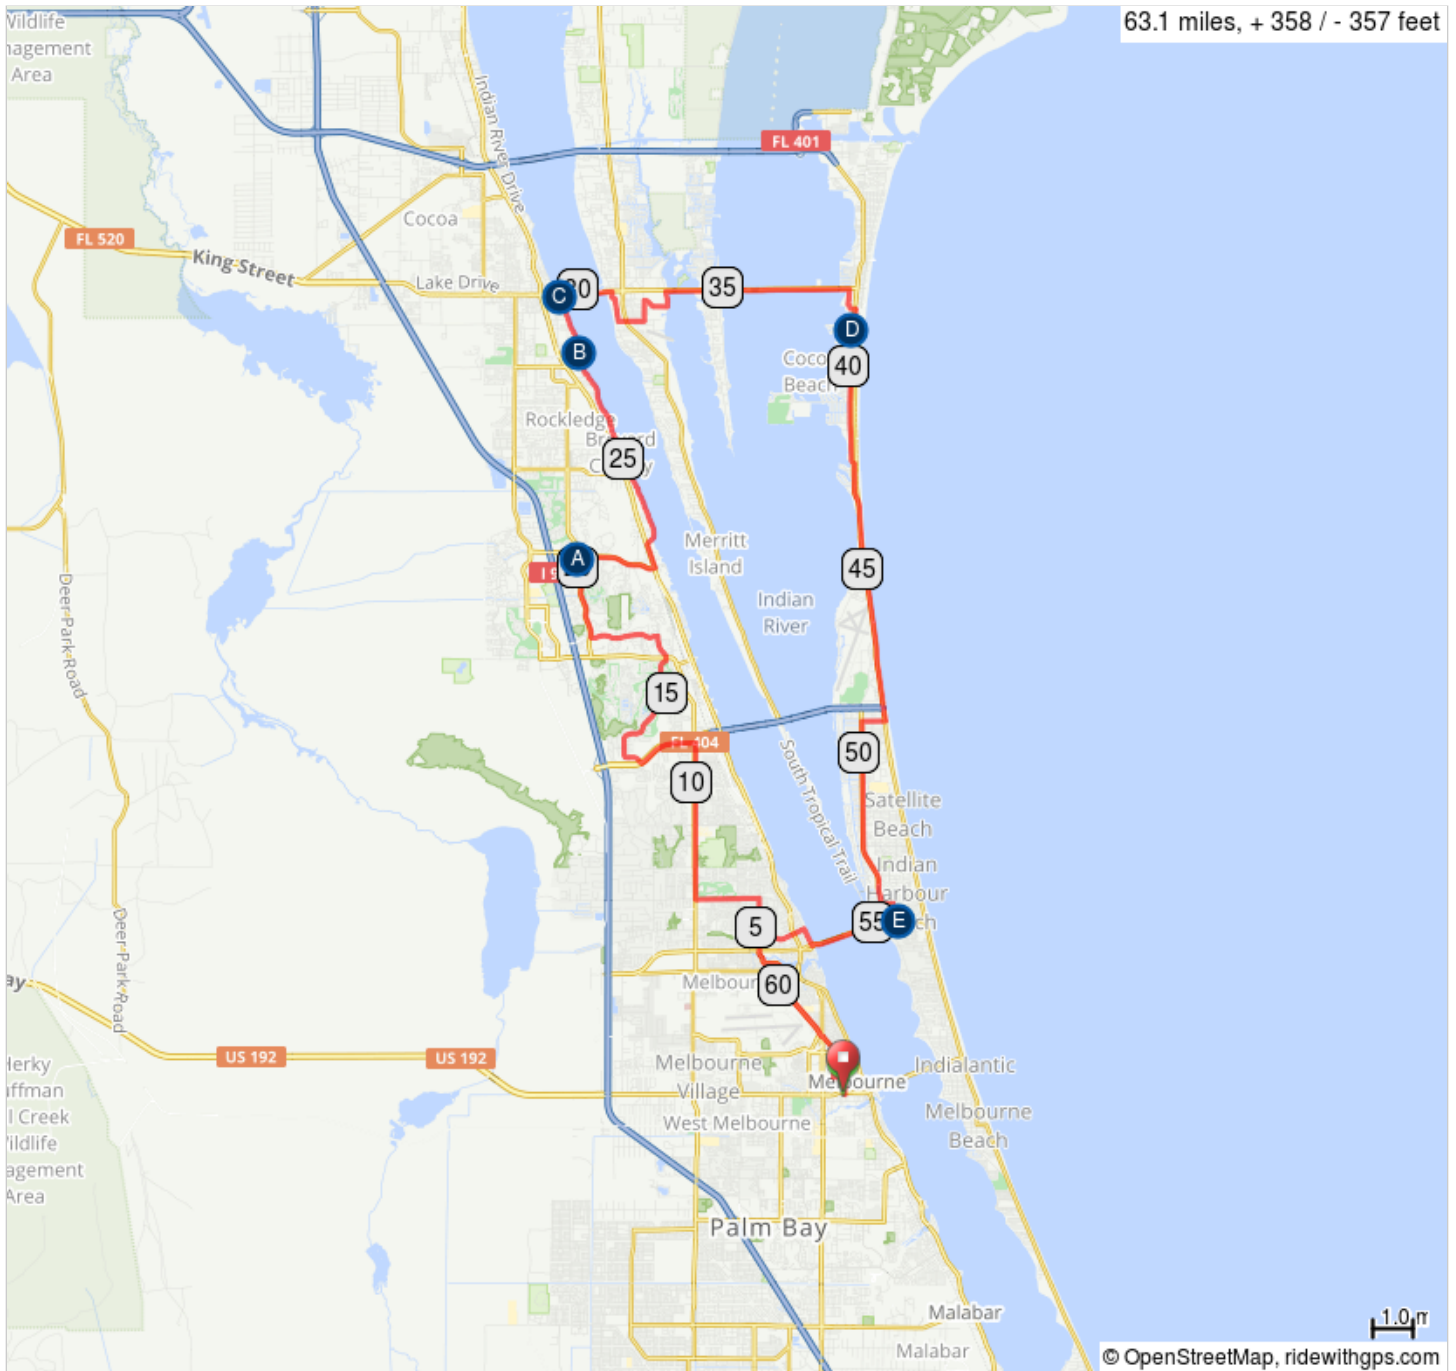

# Brevard Alzheimer's Ride 2017 - 62 mile

A.	1st SAG	D.	2nd SAG
B.	Pete's Bike Shop	E.	Bob's Bicycle Shop
C.	Village Cycle Shoppe		

Brevard Alzheimer's Ride 2017 - 62 mile

Num	Dist	Prev	Type	Note	Next
1.	0.0	0.0	▶	Start of route	0.4
2.	0.4	0.4	←	L onto E Hibiscus Blvd	0.2
3.	0.7	0.2	→	R onto S Apollo Blvd	1.1
4.	1.7	1.1	←	Slight L to stay on S Apollo Blvd	2.8
5.	4.5	2.8	↑	Continue onto Commodore Blvd	0.5
6.	5.0	0.5	↑	Continue onto Stewart Rd	0.8
7.	5.8	0.8	←	L onto Lake Washington Rd	1.5
8.	7.3	1.5	→	R onto N Wickham Rd	3.8
9.	11.0	3.8	←	L onto FL-404	1.4
10.	12.5	1.4	→	R onto Saint Andrews Boulevard	2.5
11.	15.0	2.5	←	L onto Pinehurst Ave	1.7
12.	16.7	1.7	←	L onto Spyglass Hill Rd	1.6
13.	18.3	1.6	→	R onto Murrell Rd	2.0
14.	20.3	2.0	→	R onto Viera Blvd	1.9
15.	22.2	1.9	←	L onto US-1 N	0.6
16.	22.8	0.6	→	R onto State Hwy 515	6.1
17.	29.0	6.1	↑	Continue onto Riverside Dr	0.3
18.	29.3	0.3	←	L onto Church St	0.0
19.	29.3	0.0	→	R onto Delannoy Ave	0.2
20.	29.5	0.2	→	R onto W King St	1.3
21.	30.7	1.3	→	R onto S Tropical Trail	0.7
22.	31.5	0.7	←	L onto Cone Rd	0.6
23.	32.1	0.6	←	L onto S Plumosa St	0.5
24.	32.6	0.5	→	R onto Fortenberry Rd	0.6
25.	33.2	0.6	←	L onto S Sykes Creek Pkwy	0.4
26.	33.6	0.4	→	R onto E Merritt Island Causeway	4.4
27.	38.0	4.4	→	R	0.1
28.	38.1	0.1	↑	Continue onto S Banana River Blvd	0.4
29.	38.4	0.4	←	S Banana River Blvd turns L and becomes Escambia Ln	0.1
30.	38.6	0.1	→	R onto N Atlantic Ave	1.6
31.	40.2	1.6	↑	Continue onto N Orlando Ave	0.1
32.	40.3	0.1	→	R onto N 4th St	0.1
33.	40.4	0.1	←	L onto N Brevard Ave	2.0
34.	42.4	2.0	→	R onto Florida A1A S/S Orlando Ave	6.2
35.	48.6	6.2	→	R onto Ocean Blvd	0.6