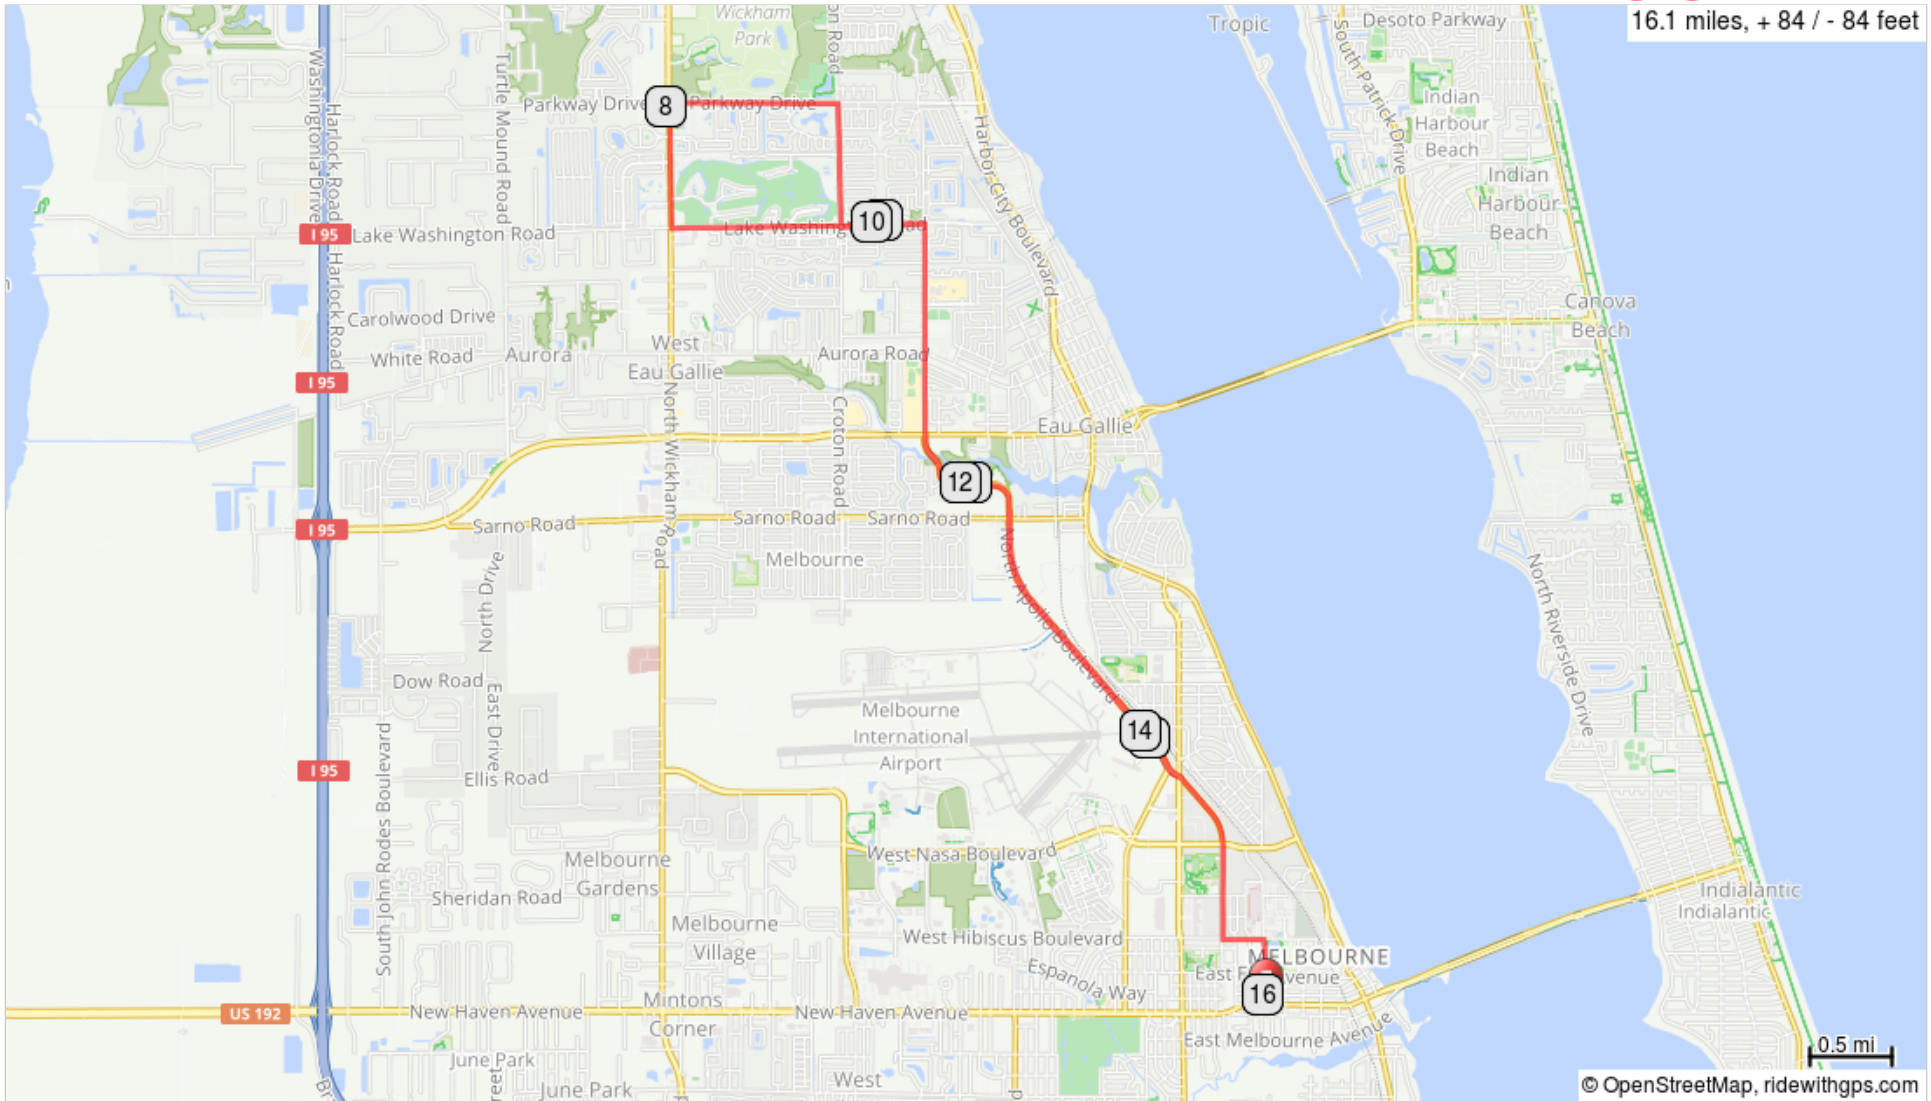

Brevard Alzheimer's Ride 2017 - 16 mile

16.1 miles, + 84 / - 84 feet

© OpenStreetMap, ridewithgps.com

Brevard Alzheimer's Ride 2017 - 16 mile

Num	Dist	Prev	Type	Note	Next
1.	0.0	0.0	▶	Start of route	0.4
2.	0.4	0.4	←	L onto E Hibiscus Blvd	0.2
3.	0.7	0.2	→	R onto S Apollo Blvd	1.1
4.	1.7	1.1	←	Slight L to stay on S Apollo Blvd	2.8
5.	4.5	2.8	↑	Continue onto Commodore Blvd	0.5
6.	5.0	0.5	↑	Continue onto Stewart Rd	0.8
7.	5.8	0.8	←	L onto Lake Washington Rd	1.5
8.	7.3	1.5	→	R onto N Wickham Rd	0.8
9.	8.0	0.8	→	R onto Parkway Dr	1.0
10.	9.1	1.0	→	R onto Croton Rd	0.7
11.	9.8	0.7	←	L onto Lake Washington Rd	0.5
12.	10.3	0.5	→	R onto Stewart Rd	0.8
13.	11.1	0.8	↑	Continue onto Commodore Blvd	0.5
14.	11.6	0.5	↑	Continue onto N Apollo Blvd	3.8
15.	15.4	3.8	←	L onto E Hibiscus Blvd	0.2
16.	15.7	0.2	→	R onto Hickory St	0.4
17.	16.1	0.4	🏁	End of route	0.0

16.1 miles. +77/-77 feet