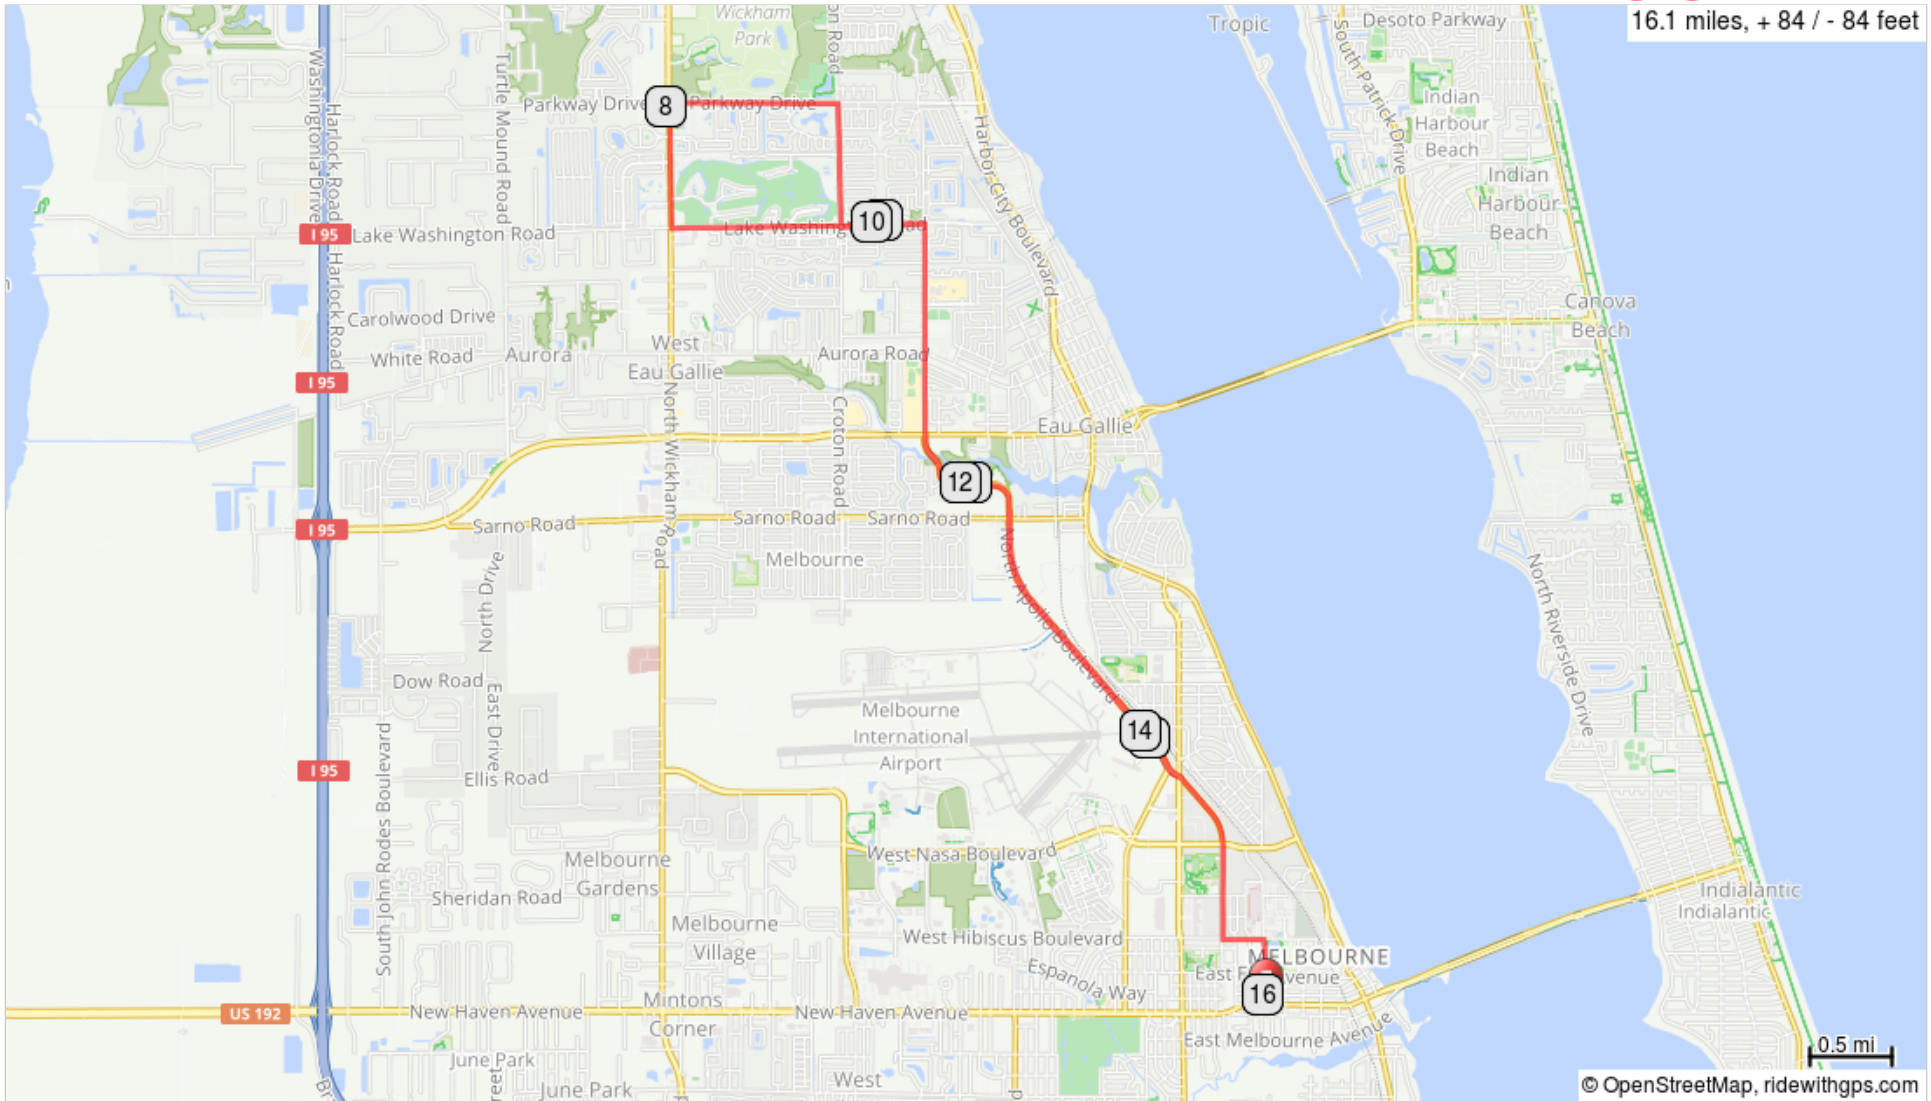

Brevard Alzheimer's Ride 2017 - 16 mile

16.1 miles, + 84 / - 84 feet

© OpenStreetMap, ridewithgps.com

Brevard Alzheimer's Ride 2017 - 16 mile

Num	Dist	Prev	Type	Note	Next
1.	0.0	0.0	▶	Start of route	0.4
2.	0.4	0.4	←	L onto E Hibiscus Blvd	0.2
3.	0.7	0.2	→	R onto S Apollo Blvd	1.1
4.	1.7	1.1	←	Slight L to stay on S Apollo Blvd	2.8
5.	4.5	2.8	↑	Continue onto Commodore Blvd	0.5
6.	5.0	0.5	↑	Continue onto Stewart Rd	0.8
7.	5.8	0.8	←	L onto Lake Washington Rd	1.5
8.	7.3	1.5	→	R onto N Wickham Rd	0.8
9.	8.0	0.8	→	R onto Parkway Dr	1.0
10.	9.1	1.0	→	R onto Croton Rd	0.7
11.	9.8	0.7	←	L onto Lake Washington Rd	0.5
12.	10.3	0.5	→	R onto Stewart Rd	0.8
13.	11.1	0.8	↑	Continue onto Commodore Blvd	0.5
14.	11.6	0.5	↑	Continue onto N Apollo Blvd	3.8
15.	15.4	3.8	←	L onto E Hibiscus Blvd	0.2
16.	15.7	0.2	→	R onto Hickory St	0.4
17.	16.1	0.4	▣	End of route	0.0

16.1 miles. +77/-77 feet